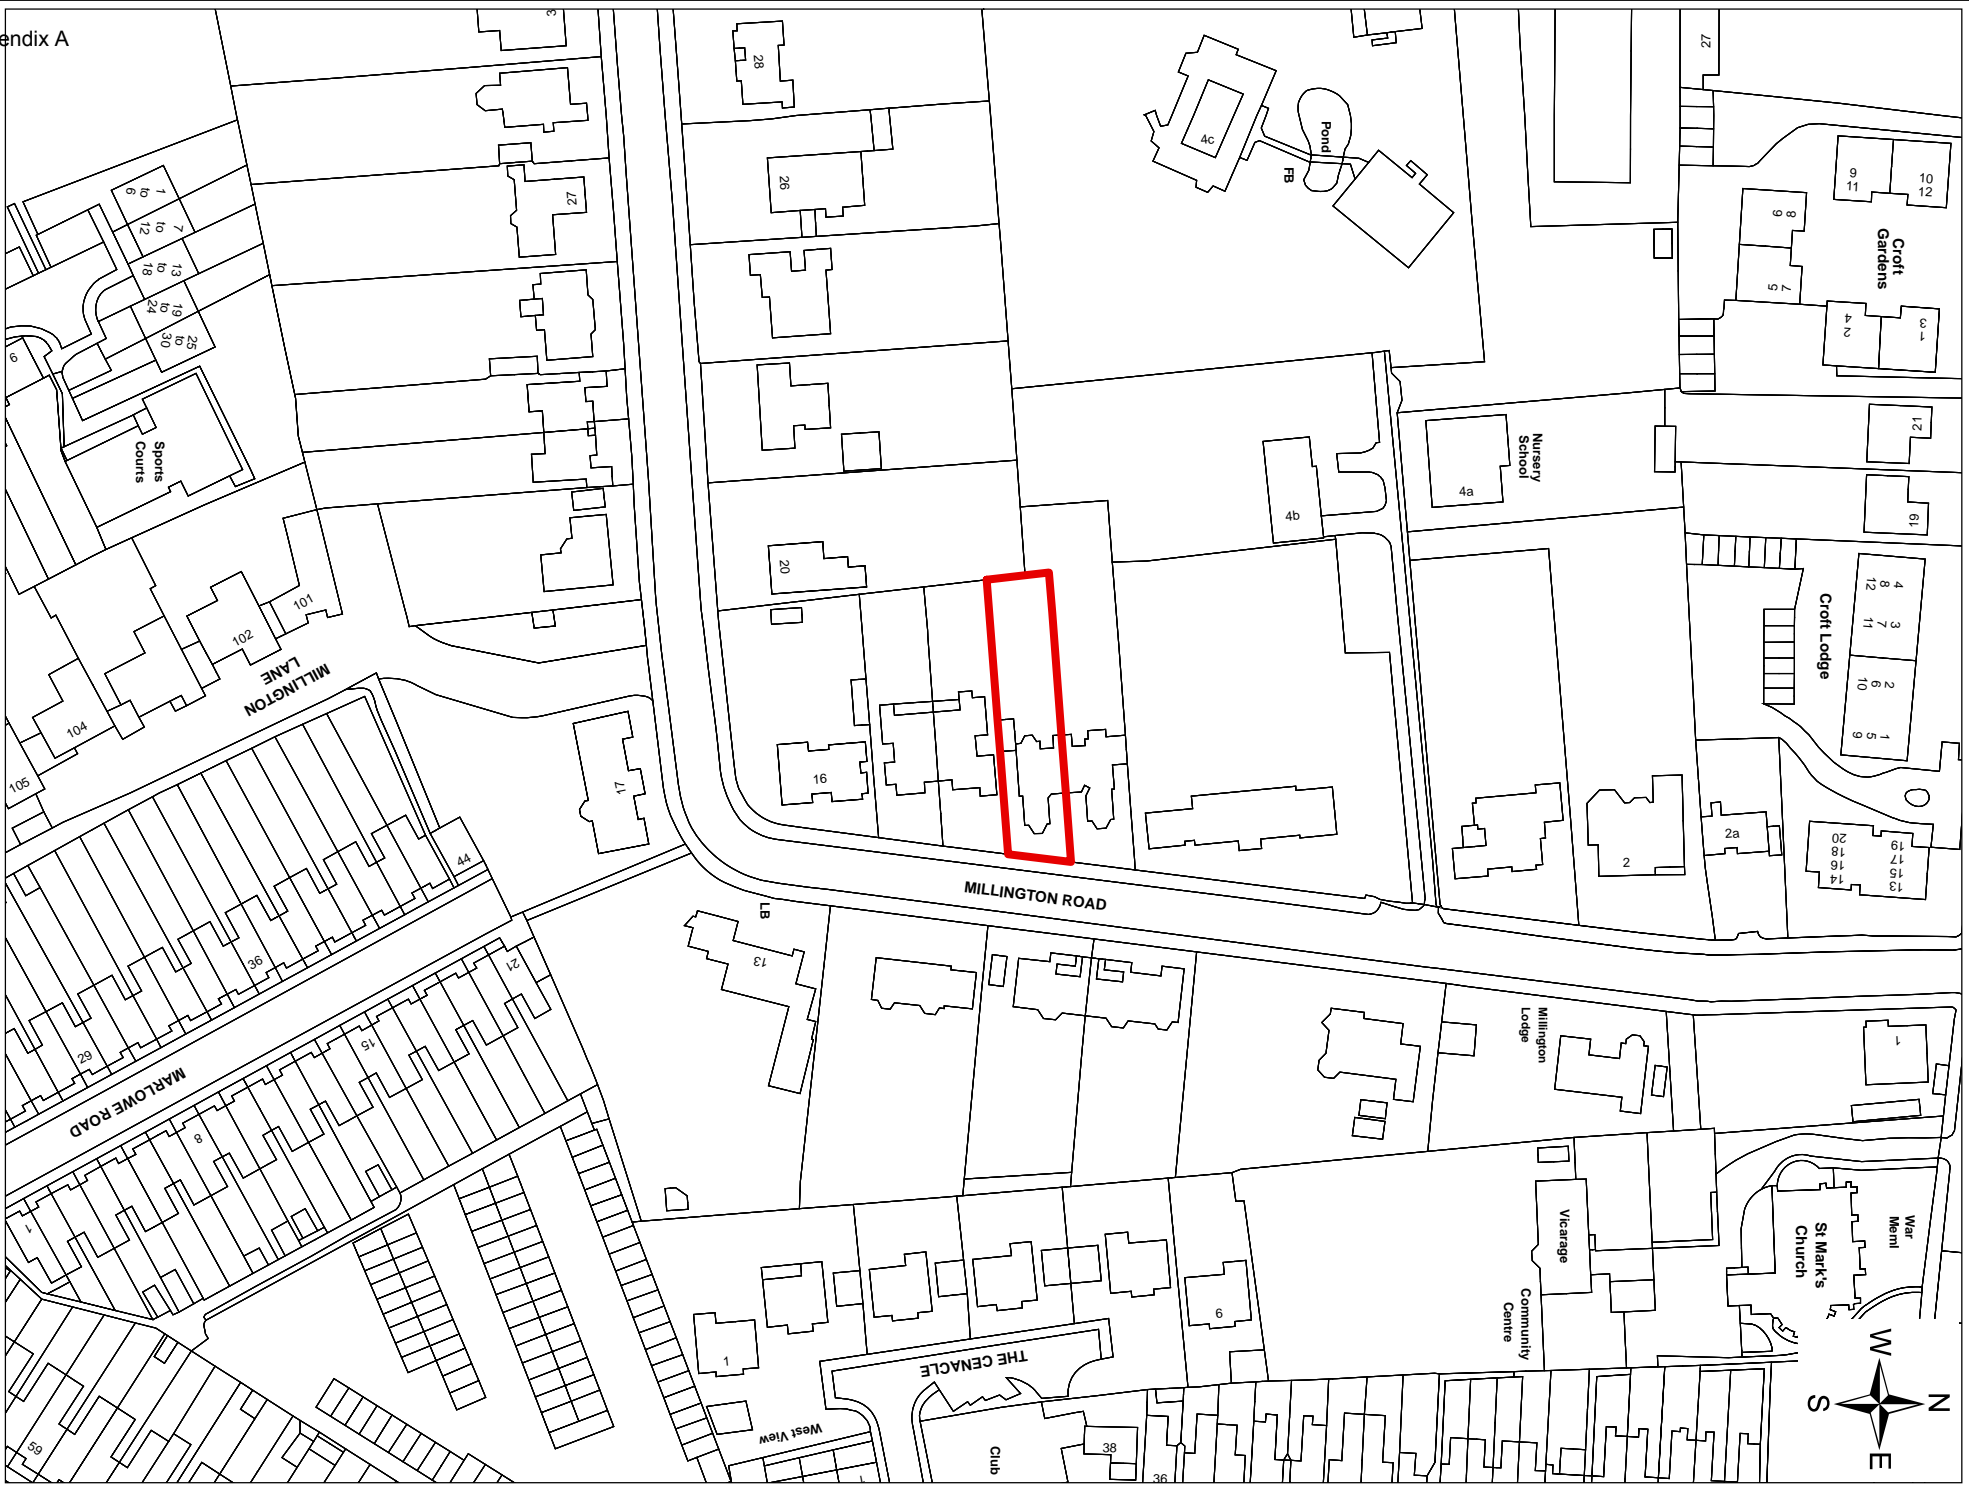

10 Millington Road, Cambridge

Date: 09 December 2013

Produced by: GIS Team

Section/Department:
Information Systems, Environment Dept

Scale:

1:1,250 @ A4